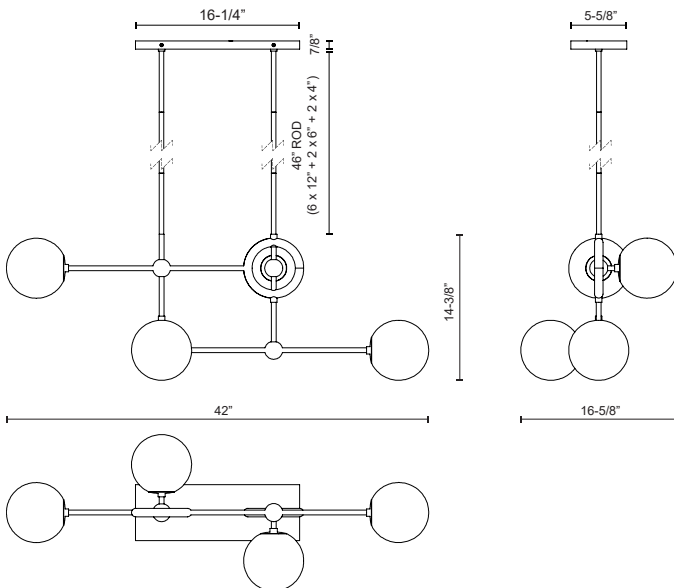

alora mood

P. 1.855.855.8926

CANADA: 19054 28TH Avenue Surrey - BC V3Z 6M3

USA: 3035 E. Lone Mountain Rd - Las Vegas, NV, 89081

FIORE CH407342

| | |
|--------------------------|-------------------------------|
| FIXTURE DIMENSIONS | L42" x W16-5/8" x H14-3/8" |
| LAMP TYPE | E12 |
| MAX WATTAGE | 60W |
| BULB QTY | 4 |
| BULBS INCLUDED | No |
| VOLTAGE | 120V |
| GLASS DETAILS | Glossy Opal Glass |
| MATERIAL | Steel + Glass |
| ROD LENGTH | 46" Max (6x12" + 2x6" + 2x4") |
| MINIMUM HANG HEIGHT | 20" |
| SLOPED CEILING ADAPTABLE | No |
| ILLUMINATION DIRECTION | Omni-directional |
| LOCATION | Dry |
| CANOPY DIMENSIONS | L16-1/4" x W5-5/8" x H7/8" |
| PAINT FINISH | BG01; MB01; |

[D - Diameter, L - Length, W - Width, H - Height, E - Extension]

AVAILABLE FINISHES:

CH407342BGGO
Brushed
Gold/Glossy Opal
Glass

CH407342MBGO
Matte
Black/Glossy Opal
Glass

*For complete warranty terms, please visit: www.aloralighting.com/warranty